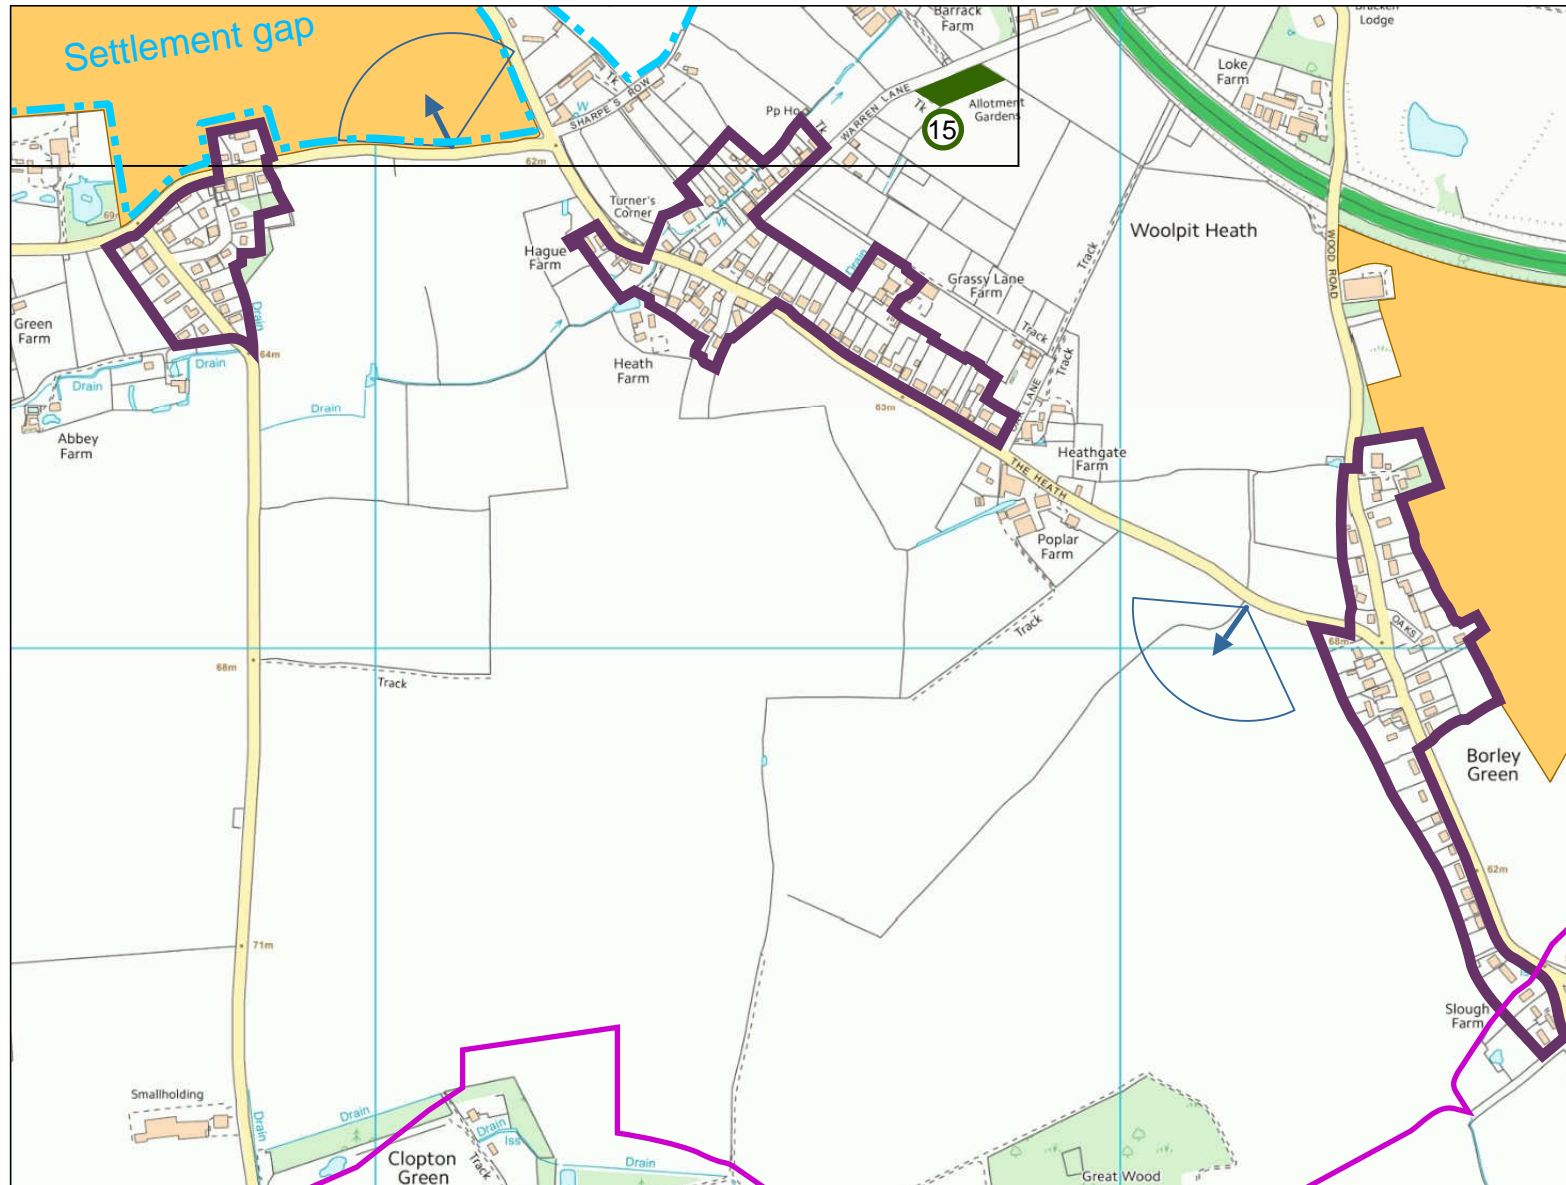

# Woolpit Neighbourhood Plan

# Settlements Inset Map

- Boundaries**
- Plan area
- Settlements
  
- Designations**
- Local Green Space (WPT12)
- 15 Warren Lane allotments  
*Local Green Spaces 1-14 see Village Centre Inset Map*
- 16 Graveyard behind The Room  
*see Policies Inset Map*
  
- Area of Special Landscape Quality
- Key view

Scale c 1:10000 0 metres 500

Base map © Crown copyright and database right. All rights reserved (100056661) 2018